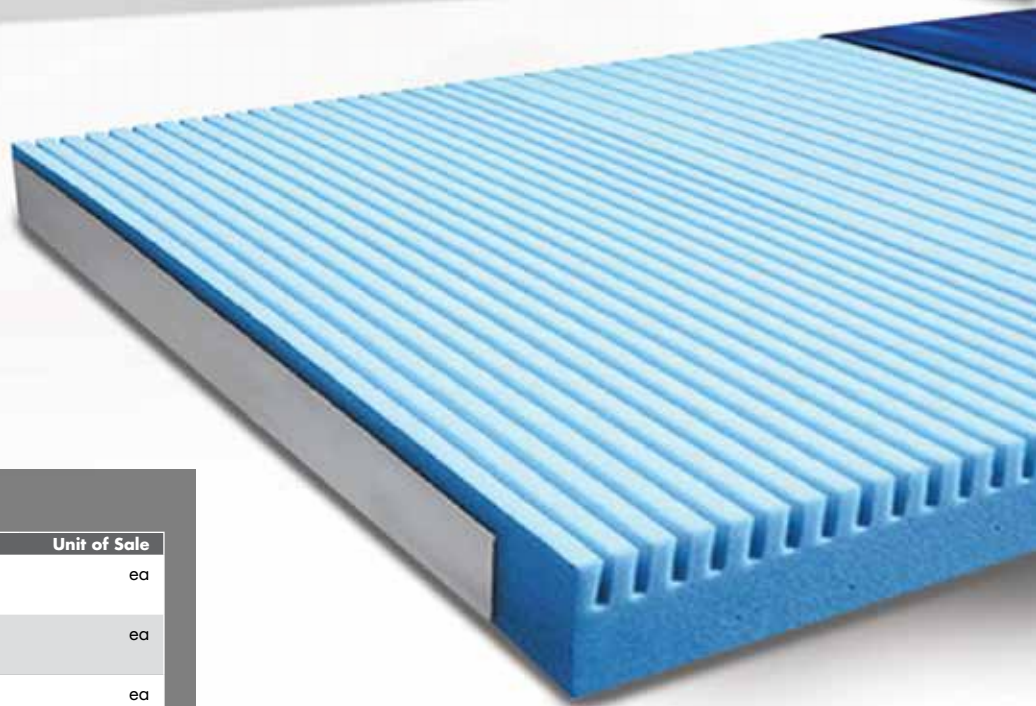

3-Year Pressure Redistribution Mattress

- 300 lb weight capacity
- Three pressure zones
- Channel-cut high-density polyurethane foam
- WARRANTY: *Foam:* Three years; *Cover:* One year

Item #	Unit of Sale
600-M700-76 36" x 76" x 5.5"	ea
600-M700-80 36" x 80" x 5.5"	ea
600-M700-84 36" x 84" x 5.5"	ea

Static pressure redistribution devices, including foam mattresses, are non-powered devices that may be indicated when a resident is at risk for pressure ulcer development or delayed healing.

7-YEAR PRESSURE REDISTRIBUTION MATTRESS

- 350 lb weight capacity
- Two-way stretch water-resistant cover
- Provides additional pressure redistribution in heel area
- Solid-edge support for safe resident transfer
- WARRANTY: *Foam:* Seven years; *Cover:* One year

Item #	Unit of Sale
600-M850-76 36" x 76" x 6"	ea
600-M850-80 36" x 80" x 6"	ea
600-M850-84 36" x 84" x 6"	ea